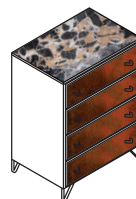

CORTEN
MARMO PORTARO/
MARBLE PORTARO